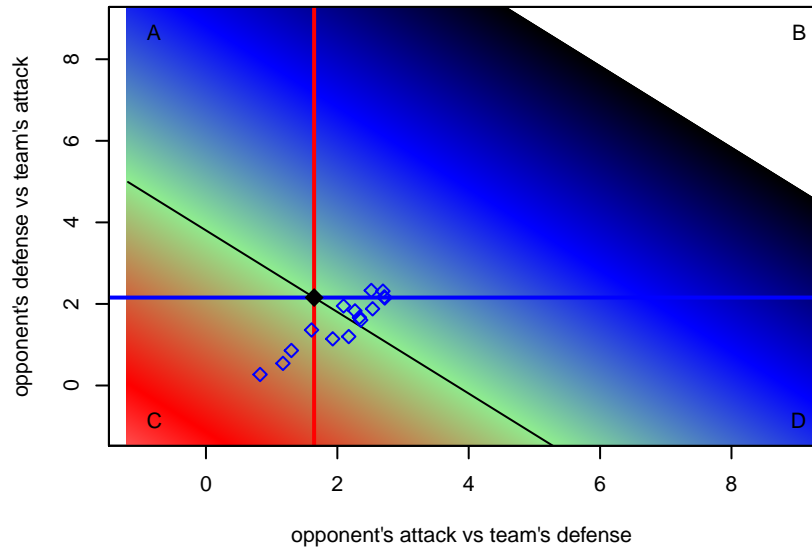

**attack and defense variance (black dot)
relative to other teams
and top 10 in region**

**attack and defense rating
relative to others at age
and all opponents in last 13 months**

**attack and defense rating
relative to others at age
and all opponents in last 13 months**

Performance relative to 13 month average

Performance relative to 13 month average

Distribution of opponents
 Red = Lose zone, Blue = Win zone, Green = Even
 Black line separates win/lose zones

lot. A=Neither has attack advantage, B=Opponent has both attack and defense advantage, C=Opponent has both attack and defense disadvantage, D=Both have